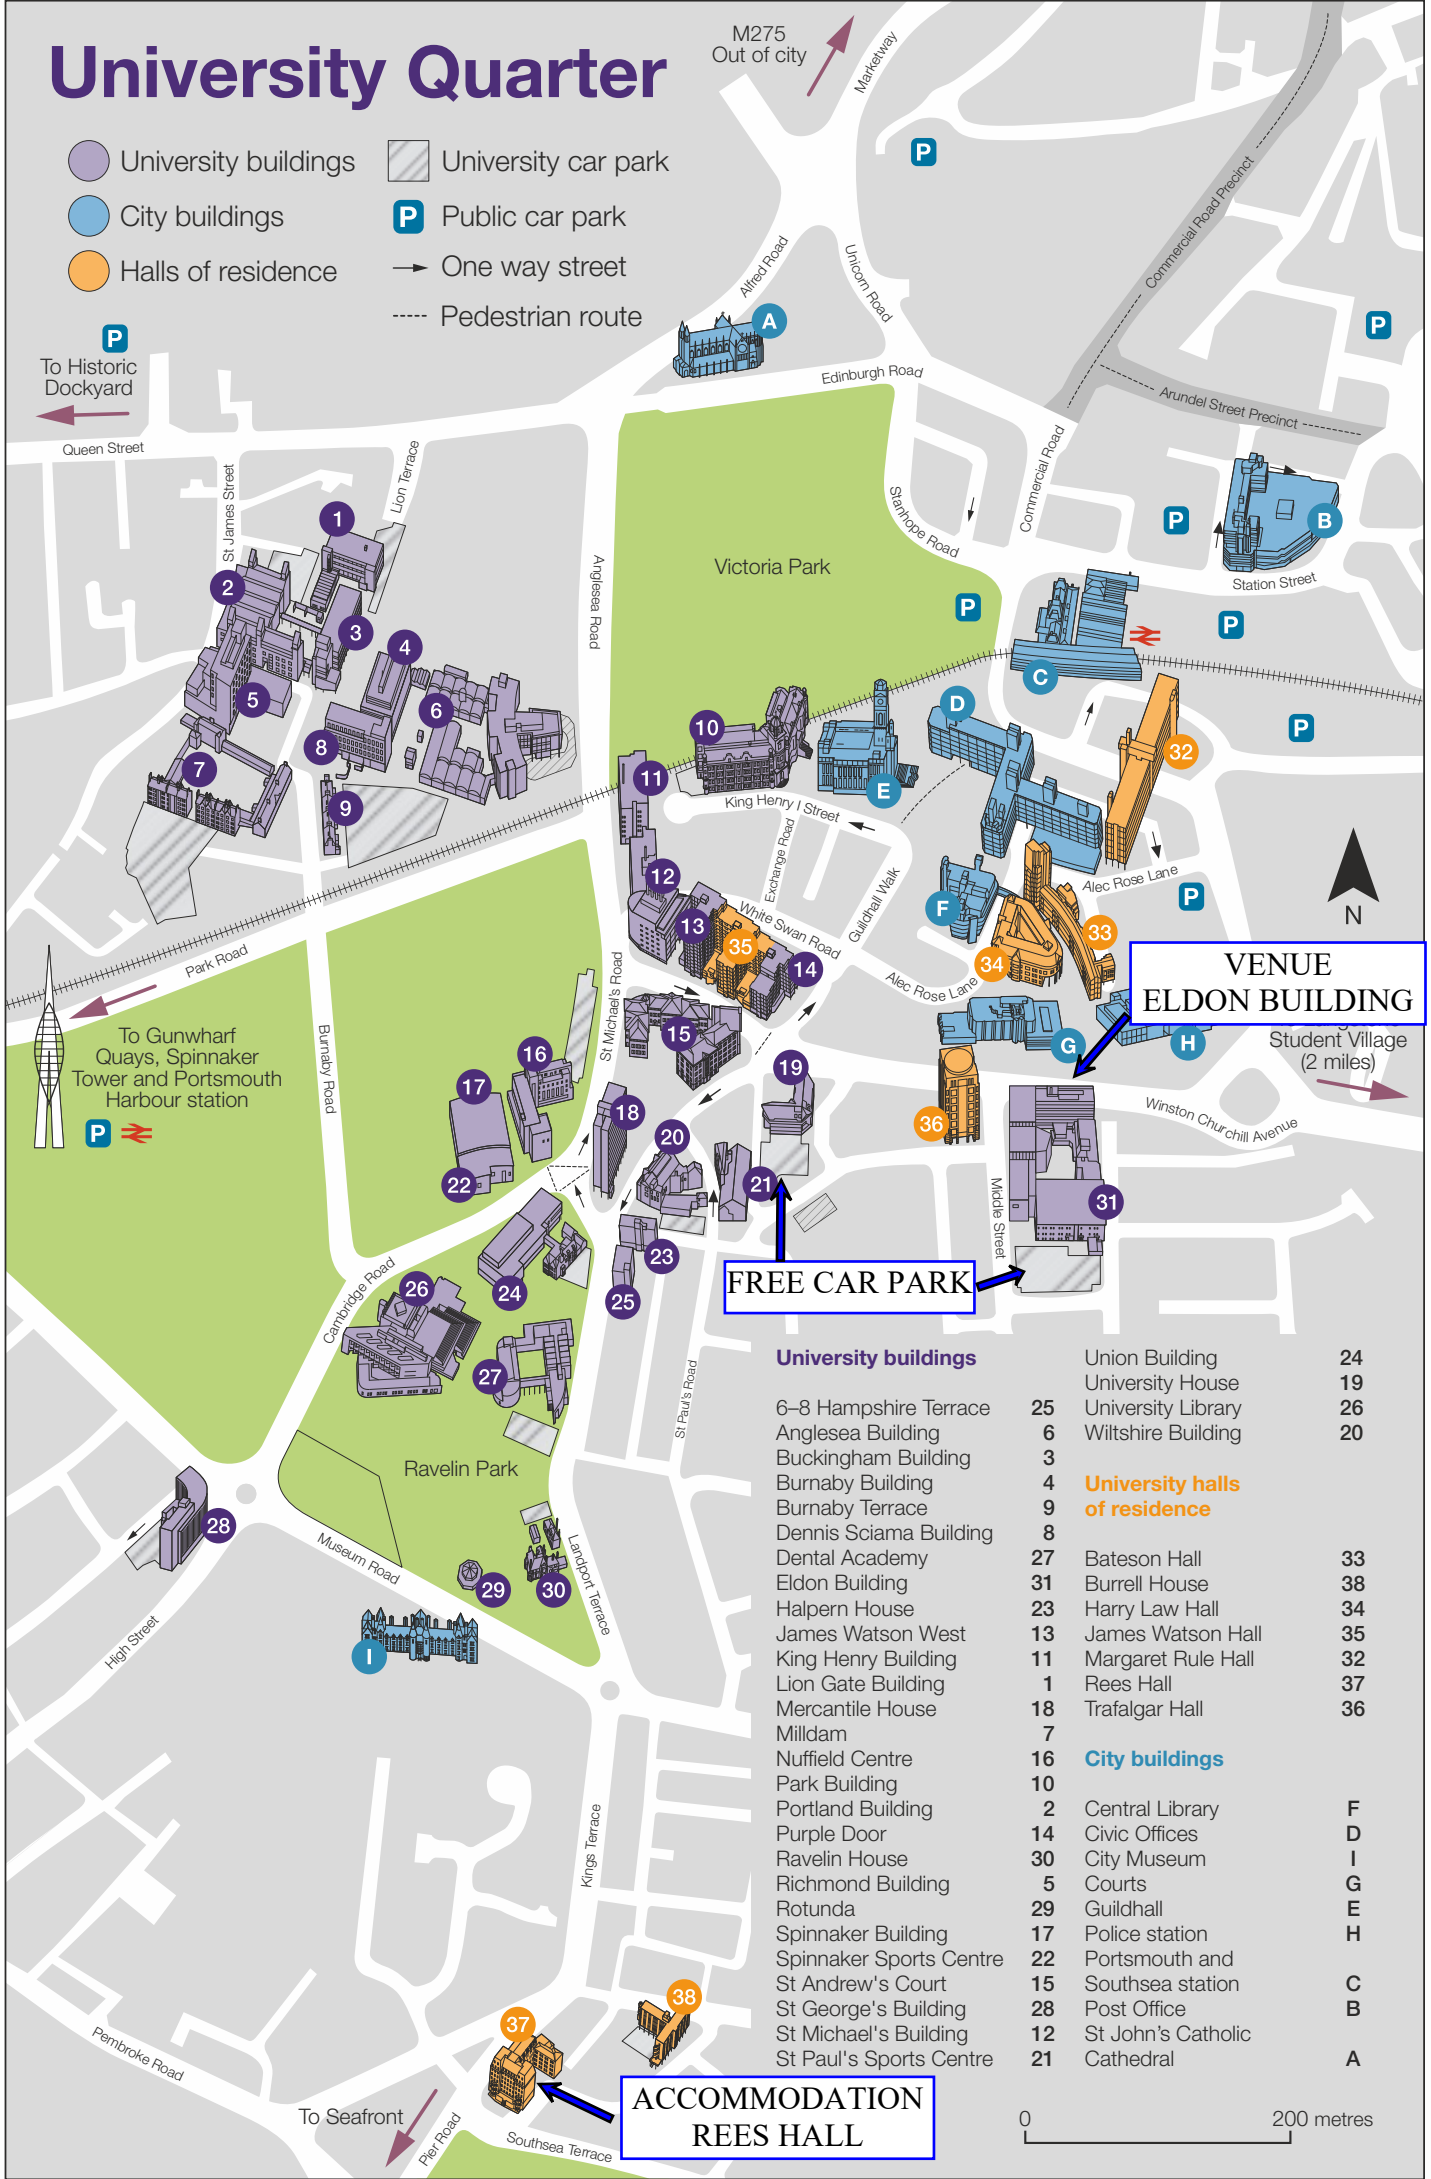

# University Quarter

- University buildings
- University car park
- City buildings
- Halls of residence
- P Public car park
- One way street
- Pedestrian route

**VENUE  
ELDON BUILDING**

**FREE CAR PARK**

**ACCOMMODATION  
REES HALL**

<b>University buildings</b>	Union Building	24
	University House	19
	University Library	26
	Wiltshire Building	20
	<b>University halls of residence</b>	
	Bateson Hall	33
	Burrell House	38
	Harry Law Hall	34
	James Watson Hall	35
	Margaret Rule Hall	32
	Rees Hall	37
	Trafalgar Hall	36
	<b>City buildings</b>	
	Central Library	F
	Civic Offices	D
	City Museum	I
	Courts	G
	Guildhall	E
	Police station	H
	Portsmouth and Southsea station	C
	Post Office	B
	St John's Catholic Cathedral	A

0 200 metres